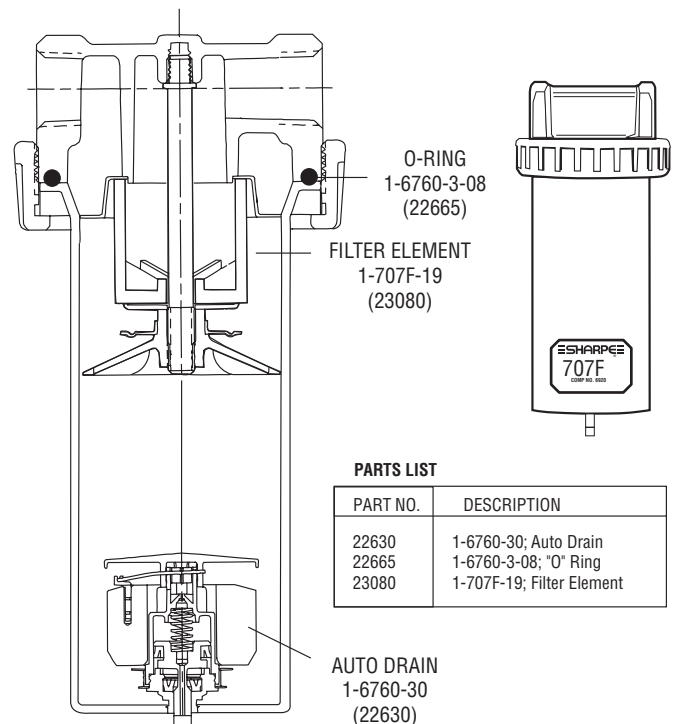

MODEL 705FC IN-LINE FILTER & COALESCER

PARTS LIST

PART NO.	DESCRIPTION
22630	1-6760-30; Auto Drain
22632	1-6760-32; Mounting Bracket
22647	1-6760-2-08; O-Ring
22650	1-6760-2-15; Pop-up Indicator Repair Kit
22655	1-6760-2-19; Coalescer Element

PARTS LIST

PART NO.	DESCRIPTION
22630	1-6760-30; Auto Drain
22632	1-6760-32; Mounting Bracket
22638	1-6760-1-08; "O" Ring
22640	1-6760-1-18; Baffle Kit
23075	1-705FC-19; Filter Element

MODEL 707C COALESCER W/AUTO DRAIN

PARTS LIST

PART NO.	DESCRIPTION
22630	1-6760-30; Auto Drain
22665	1-6760-3-08; O-Ring
22650	1-6760-2-15; Pop-up Indicator Repair Kit
23085	1-707C-19; Coalescer Element

MODEL 707F AIR FILTER W/ AUTO DRAIN

PARTS LIST

PART NO.	DESCRIPTION
22630	1-6760-30; Auto Drain
22665	1-6760-3-08; "O" Ring
23080	1-707F-19; Filter Element