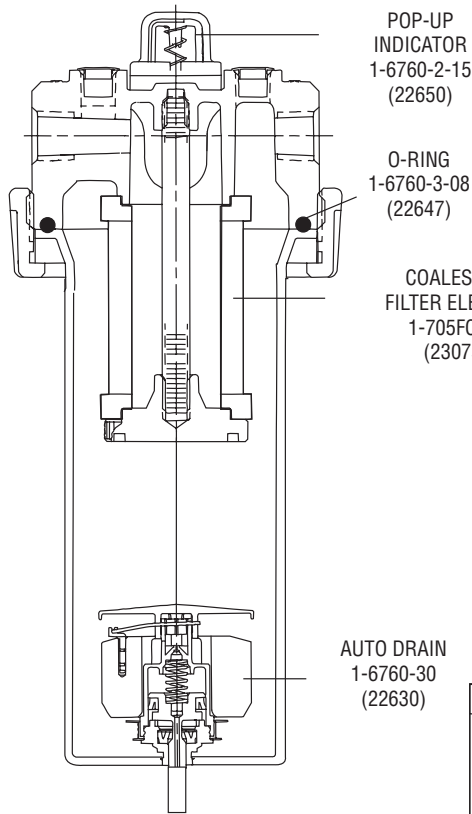

MODEL 705FC IN-LINE FILTER & COALESCER

PARTS LIST

PART NO.	DESCRIPTION
22630	1-6760-30; Auto Drain
22632	1-6760-32; Mounting Bracket
22647	1-6760-2-08; O-Ring
22650	1-6760-2-15; Pop-up Indicator Repair Kit
22655	1-6760-2-19; Coalescer Element

PARTS LIST

PART NO.	DESCRIPTION
22630	1-6760-30; Auto Drain
22632	1-6760-32; Mounting Bracket
22638	1-6760-1-08; "O" Ring
22640	1-6760-1-18; Baffle Kit
23075	1-705FC-19; Filter Element

MODEL 707C COALESCER W/AUTO DRAIN

PARTS LIST

PART NO.	DESCRIPTION
22630	1-6760-30; Auto Drain
22665	1-6760-3-08; O-Ring
22650	1-6760-2-15; Pop-up Indicator Repair Kit
23085	1-707C-19; Coalescer Element

MODEL 707F AIR FILTER W/ AUTO DRAIN

PARTS LIST

PART NO.	DESCRIPTION
22630	1-6760-30; Auto Drain
22665	1-6760-3-08; "O" Ring
23080	1-707F-19; Filter Element