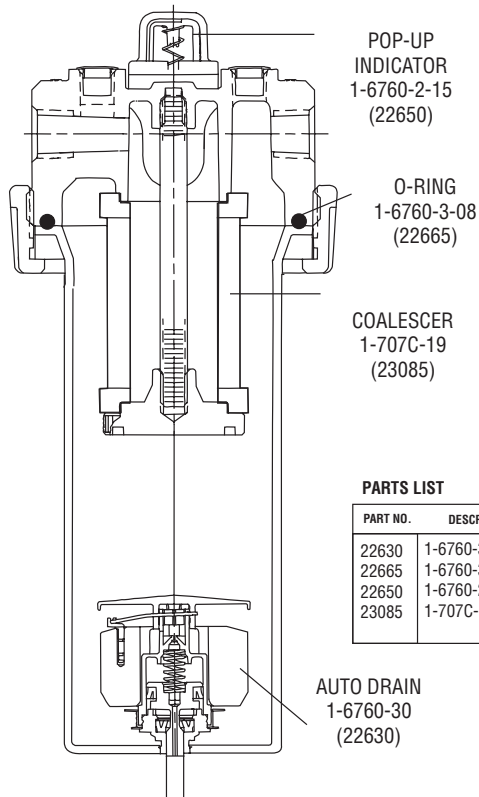

MODEL 705FC IN-LINE FILTER & COALESCER

PARTS LIST

PART NO.	DESCRIPTION
22630	1-6760-30; Auto Drain
22632	1-6760-32; Mounting Bracket
22647	1-6760-2-08; O-Ring
22650	1-6760-2-15; Pop-up Indicator Repair Kit
22655	1-6760-2-19; Coalescer Element

PARTS LIST

PART NO.	DESCRIPTION
22630	1-6760-30; Auto Drain
22632	1-6760-32; Mounting Bracket
22638	1-6760-1-08; "O" Ring
22640	1-6760-1-18; Baffle Kit
23075	1-705FC-19; Filter Element

MODEL 707C COALESCER W/AUTO DRAIN

PARTS LIST

PART NO.	DESCRIPTION
22630	1-6760-30; Auto Drain
22665	1-6760-3-08; O-Ring
22650	1-6760-2-15; Pop-up Indicator Repair Kit
23085	1-707C-19; Coalescer Element

MODEL 707F AIR FILTER W/ AUTO DRAIN

PARTS LIST

PART NO.	DESCRIPTION
22630	1-6760-30; Auto Drain
22665	1-6760-3-08; "O" Ring
23080	1-707F-19; Filter Element