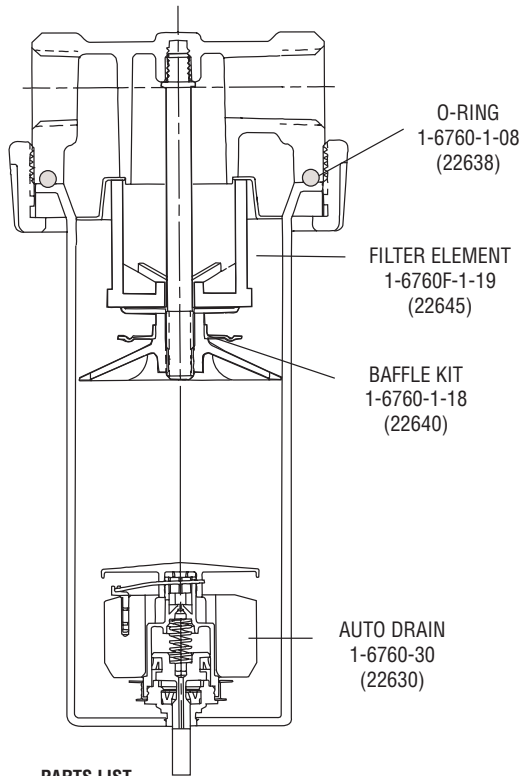

MODEL 705FC IN-LINE FILTER & COALESCER

PARTS LIST

PART NO.	DESCRIPTION
22630	1-6760-30; Auto Drain
22632	1-6760-32; Mounting Bracket
22647	1-6760-2-08; O-Ring
22650	1-6760-2-15; Pop-up Indicator Repair Kit
22655	1-6760-2-19; Coalescer Element

PARTS LIST

PART NO.	DESCRIPTION
22630	1-6760-30; Auto Drain
22632	1-6760-32; Mounting Bracket
22638	1-6760-1-08; "O" Ring
22640	1-6760-1-18; Baffle Kit
23075	1-705FC-19; Filter Element

MODEL 707C COALESCER W/AUTO DRAIN

PARTS LIST

PART NO.	DESCRIPTION
22630	1-6760-30; Auto Drain
22665	1-6760-3-08; O-Ring
22650	1-6760-2-15; Pop-up Indicator Repair Kit
23085	1-707C-19; Coalescer Element

MODEL 707F AIR FILTER W/ AUTO DRAIN

PARTS LIST

PART NO.	DESCRIPTION
22630	1-6760-30; Auto Drain
22665	1-6760-3-08; "O" Ring
23080	1-707F-19; Filter Element